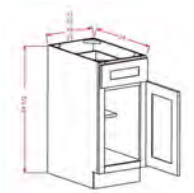

U.S. Cabinet Depot

U.S. Cabinet Depot - Casselberry Saddle - Mouldings - CS-TKC

Price		Quantity:	Total
\$18.15	\$17.24	▼ 2 ▲	\$36.30 \$34.48

U.S. Cabinet Depot

U.S. Cabinet Depot - Casselberry Saddle - Double Door Double Rollout Shelf Base Cabinet - CS-B242RS

Price		Quantity:	Total
\$403.12	\$382.96	▼ 1 ▲	\$403.12 \$382.96

U.S. Cabinet Depot

U.S. Cabinet Depot - Casselberry Saddle - Double Door Double Rollout Shelf Base Cabinet - CS-B362RS

Price		Quantity:	Total
\$556.91	\$529.06	▼ 1 ▲	\$556.91 \$529.06