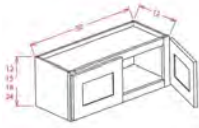

U.S. Cabinet Depot

U.S. Cabinet Depot - Casselberry Saddle - Sink Base Cabinet - CS-SB36

Price		Quantity:		Total
\$306.54	\$291.21	▼ 1 ▲		\$306.54 \$291.21

U.S. Cabinet Depot

U.S. Cabinet Depot - Casselberry Saddle - 36" High Wall Cabinets- Double Door - CS-W2436

Price		Quantity:		Total
\$238.72	\$226.79	▼ 2 ▲		\$477.44 \$453.57

U.S. Cabinet Depot

U.S. Cabinet Depot - Casselberry Saddle - 30" Bridge Cabinets - CS-W3018

Price		Quantity:	Total
\$166.11	\$157.80	▼ 1 ▲	\$166.11 \$157.80