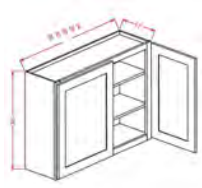

Price		Quantity:	Total
\$403.12	\$382.96	▼ 1 ▲	\$403.12 \$382.96

U.S. Cabinet Depot

U.S. Cabinet Depot - Casselberry Saddle - Double Door Double Rollout Shelf Base Cabinet - CS-B362RS

Price		Quantity:	Total
\$556.91	\$529.06	▼ 1 ▲	\$556.91 \$529.06

U.S. Cabinet Depot

U.S. Cabinet Depot - Casselberry Saddle - Single Door Single Drawer Base Cabinet - CS-B12

Hinge Location: Left

Change

Price		Quantity:	Total
\$197.28	\$187.42	▼ 1 ▲	\$197.28 \$187.42

U.S. Cabinet Depot

U.S. Cabinet Depot - Casselberry Saddle - Refrigerator Wall Cabinets - 36" Wide - CS-W362424

Price		Quantity:	Total
\$283.59	\$269.41	▼ 1 ▲	\$283.59 \$269.41

Vanity Art

Vanity Art - Bathroom Vanity Set - VA1024G - Grey

Price	Quantity:	Total	
\$495.51	▼ 1 ▲	\$495.51	(x)

U.S. Cabinet Depot

U.S. Cabinet Depot - Casselberry Saddle - 36" High Wall Cabinets-
Double Door - CS-W3636

Price		Quantity:	Total	
\$320.92	\$304.88	▼ 2 ▲	\$641.84	\$609.75