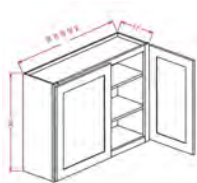

Questions??? Call 207-370-5020

Home Your Cart

Your Cart (17 items)

U.S. Cabinet Depot

U.S. Cabinet Depot - Casselberry Saddle - 3 Drawer Base Cabinet - CS-3DB24

Price		Quantity:		Total
\$382.23	\$363.12	▼ 1 ▲		\$382.23 \$363.12

U.S. Cabinet Depot

U.S. Cabinet Depot - Casselberry Saddle - Sink Base Cabinet - CS-SB36

Price		Quantity:		Total
\$306.54	\$291.21	▼ 1 ▲		\$306.54 \$291.21

U.S. Cabinet Depot

U.S. Cabinet Depot - Casselberry Saddle - 36" High Wall Cabinets- Double Door - CS-W2436