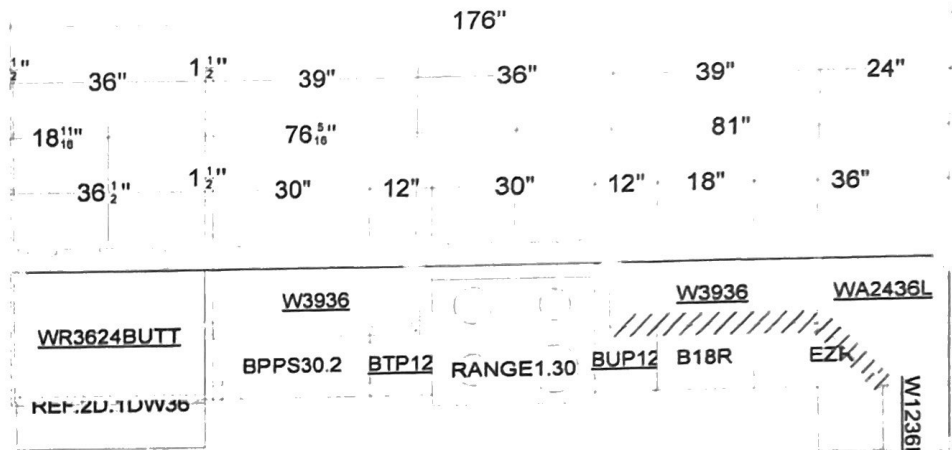

Designed: 5/9/2024  
Printed: 5/10/2024

All dimensions size designations given are subject to verification on job site and adjustment to fit job conditions.

2020

This is an original design and must not be released or copied unless applicable fee has been paid or job order placed.

Designed: 5/9/2024  
 Printed: 5/10/2024

DeatonCARDDES0509LS.kit

E1 1

Drawing #: 1 | No Scale.

WPL4834

WPL9634

<p>All dimensions size designations given are subject to verification on job site and adjustment to fit job conditions.</p>	<h1>2020</h1>	<p>This is an original design and must not be released or copied unless applicable fee has been paid or job order placed.</p>	<p>Designed: 5/9/2024 Printed: 5/10/2024</p>
<p>DeatonCARDES0509LS.kit</p>		<p>All</p>	<p>Drawing #: 1   No Scale.</p>
<p>EI 1</p>		<p>Drawing #: 1   No Scale.</p>	

Designed: 5/10/2024  
Printed: 5/10/2024

DeatonLAUNDRY0510LS.kit

El 1

Drawing #: 1 | No Scale.

Drawing #: 1 | No Scale.