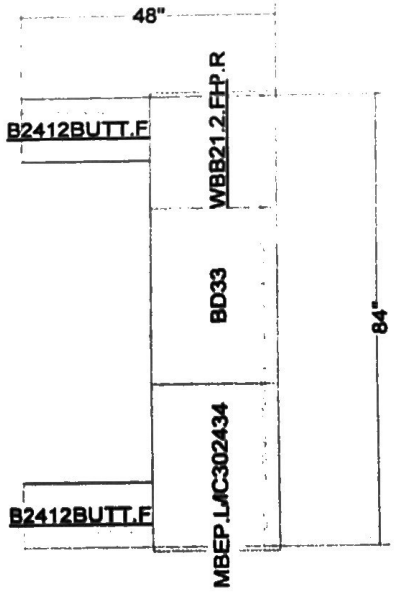

Designed: 5/9/2024  
 Printed: 5/10/2024

DeatonCARDDES0509LS.kit

E1 1

Drawing #: 1 | No Scale.

WPL4834

WPL9634

<p>All dimensions size designations given are subject to verification on job site and adjustment to fit job conditions.</p>	<h1>2020</h1>	<p>This is an original design and must not be released or copied unless applicable fee has been paid or job order placed.</p>	<p>Designed: 5/9/2024 Printed: 5/10/2024</p>
<p>DeatonCARDES0509LS.kit</p>		<p>All</p>	<p>Drawing #: 1   No Scale.</p>
<p>EI 1</p>		<p>Drawing #: 1   No Scale.</p>	

Laundry room

1  
Solid cabinets

All dimensions size designations given are subject to verification on job site and adjustment to fit job conditions.

2020

This is an original design and must not be released or copied unless applicable fee has been paid or job order placed.

Designed: 5/10/2024  
Printed: 5/10/2024

DeatonLAUNDRY0510LS.kit

El 1

Drawing #: 1 | No Scale.

Drawing #: 1 | No Scale.