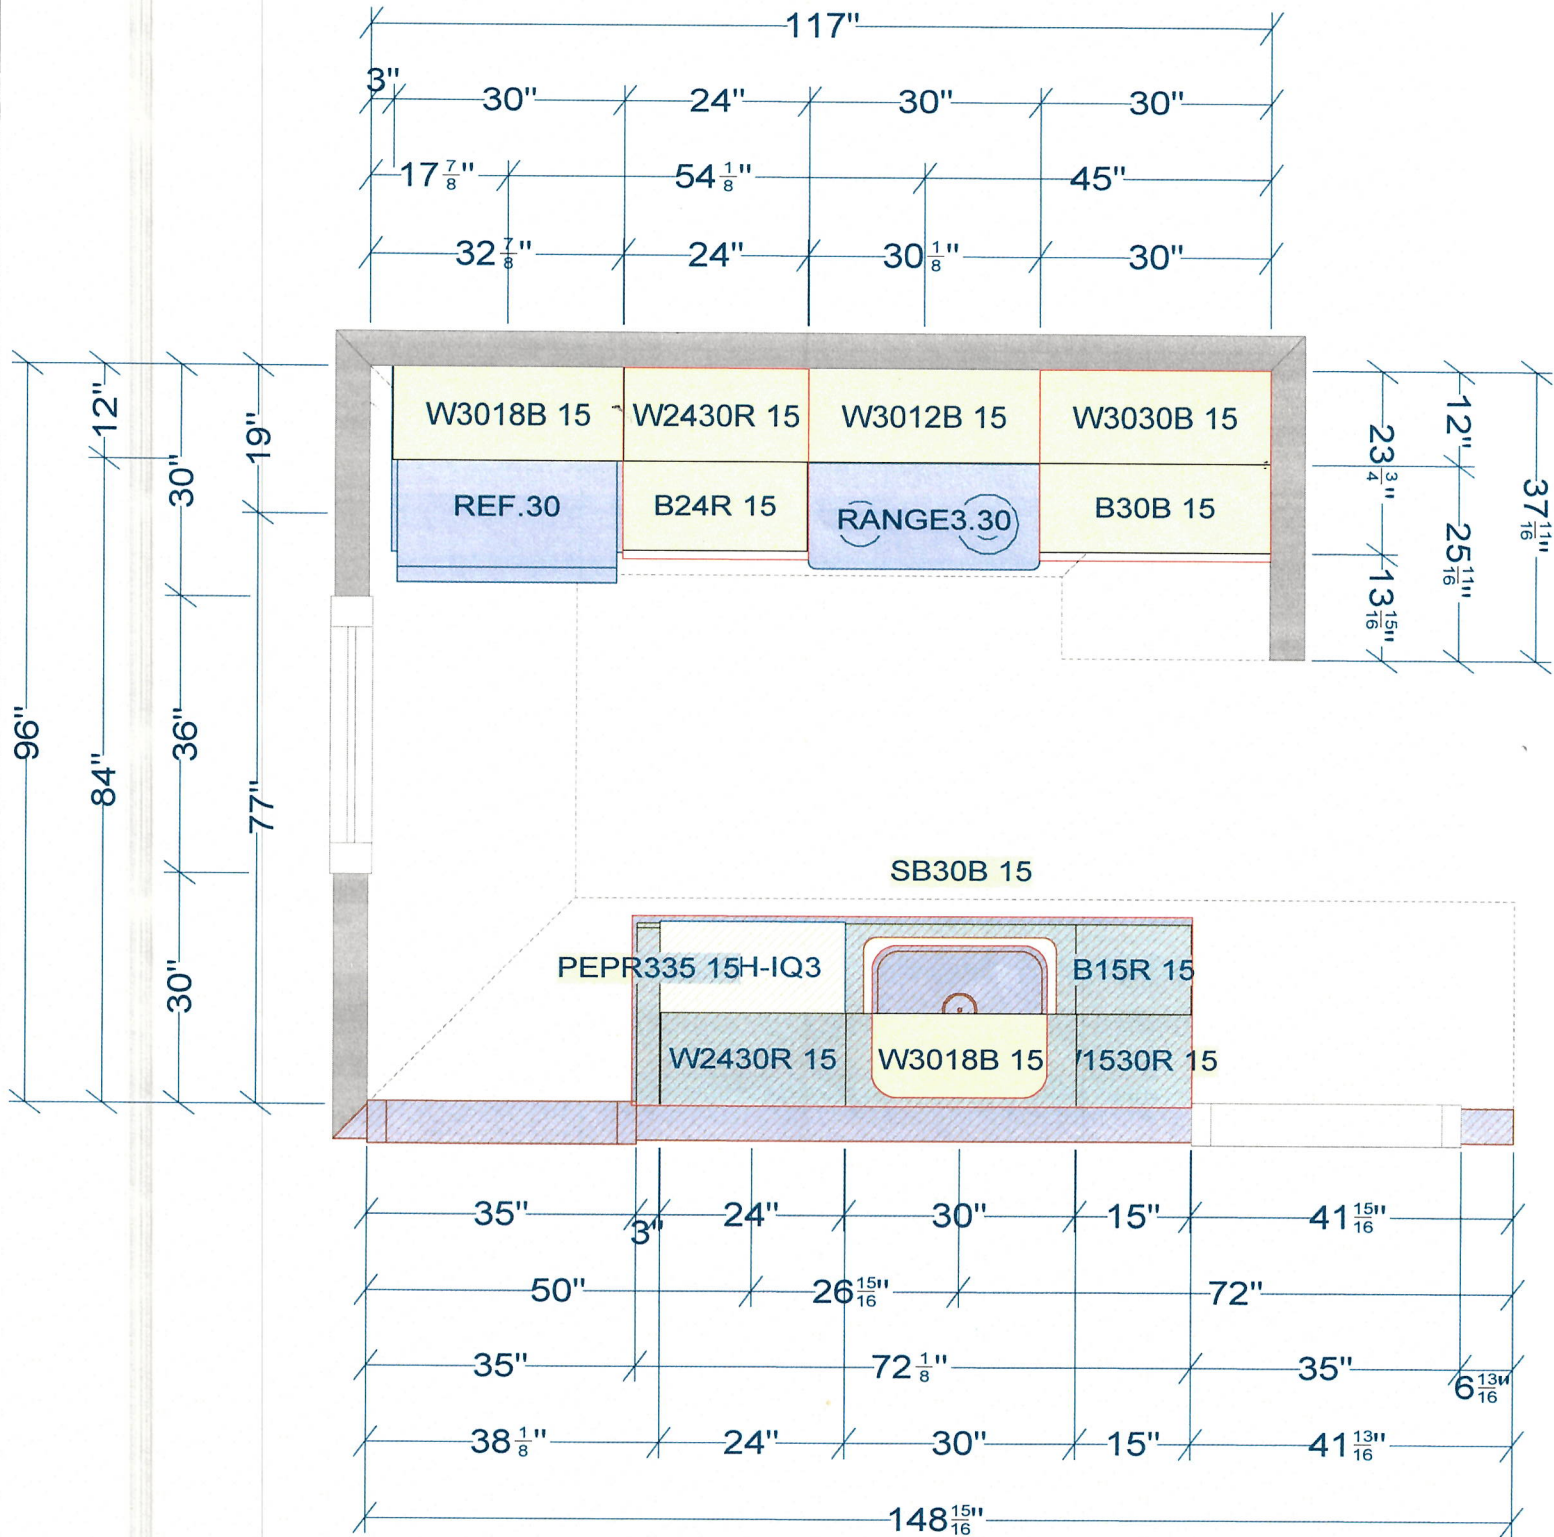

2020

Designed: 9/11/2020
 Printed: 9/11/2020

18" Bottom of Cabinet to countertop

All dimensions size designations given are subject to verification on job site and adjustment to fit job conditions.

This is an original design and must not be released or copied unless applicable fee has been paid or job order placed.

Designed: 9/11/2020
Printed: 9/11/2020

All dimensions & size designations given are subject to verification on job site and adjustment to fit job conditions.

This is an original design and must not be released or copied unless applicable fee has been paid or job order placed.