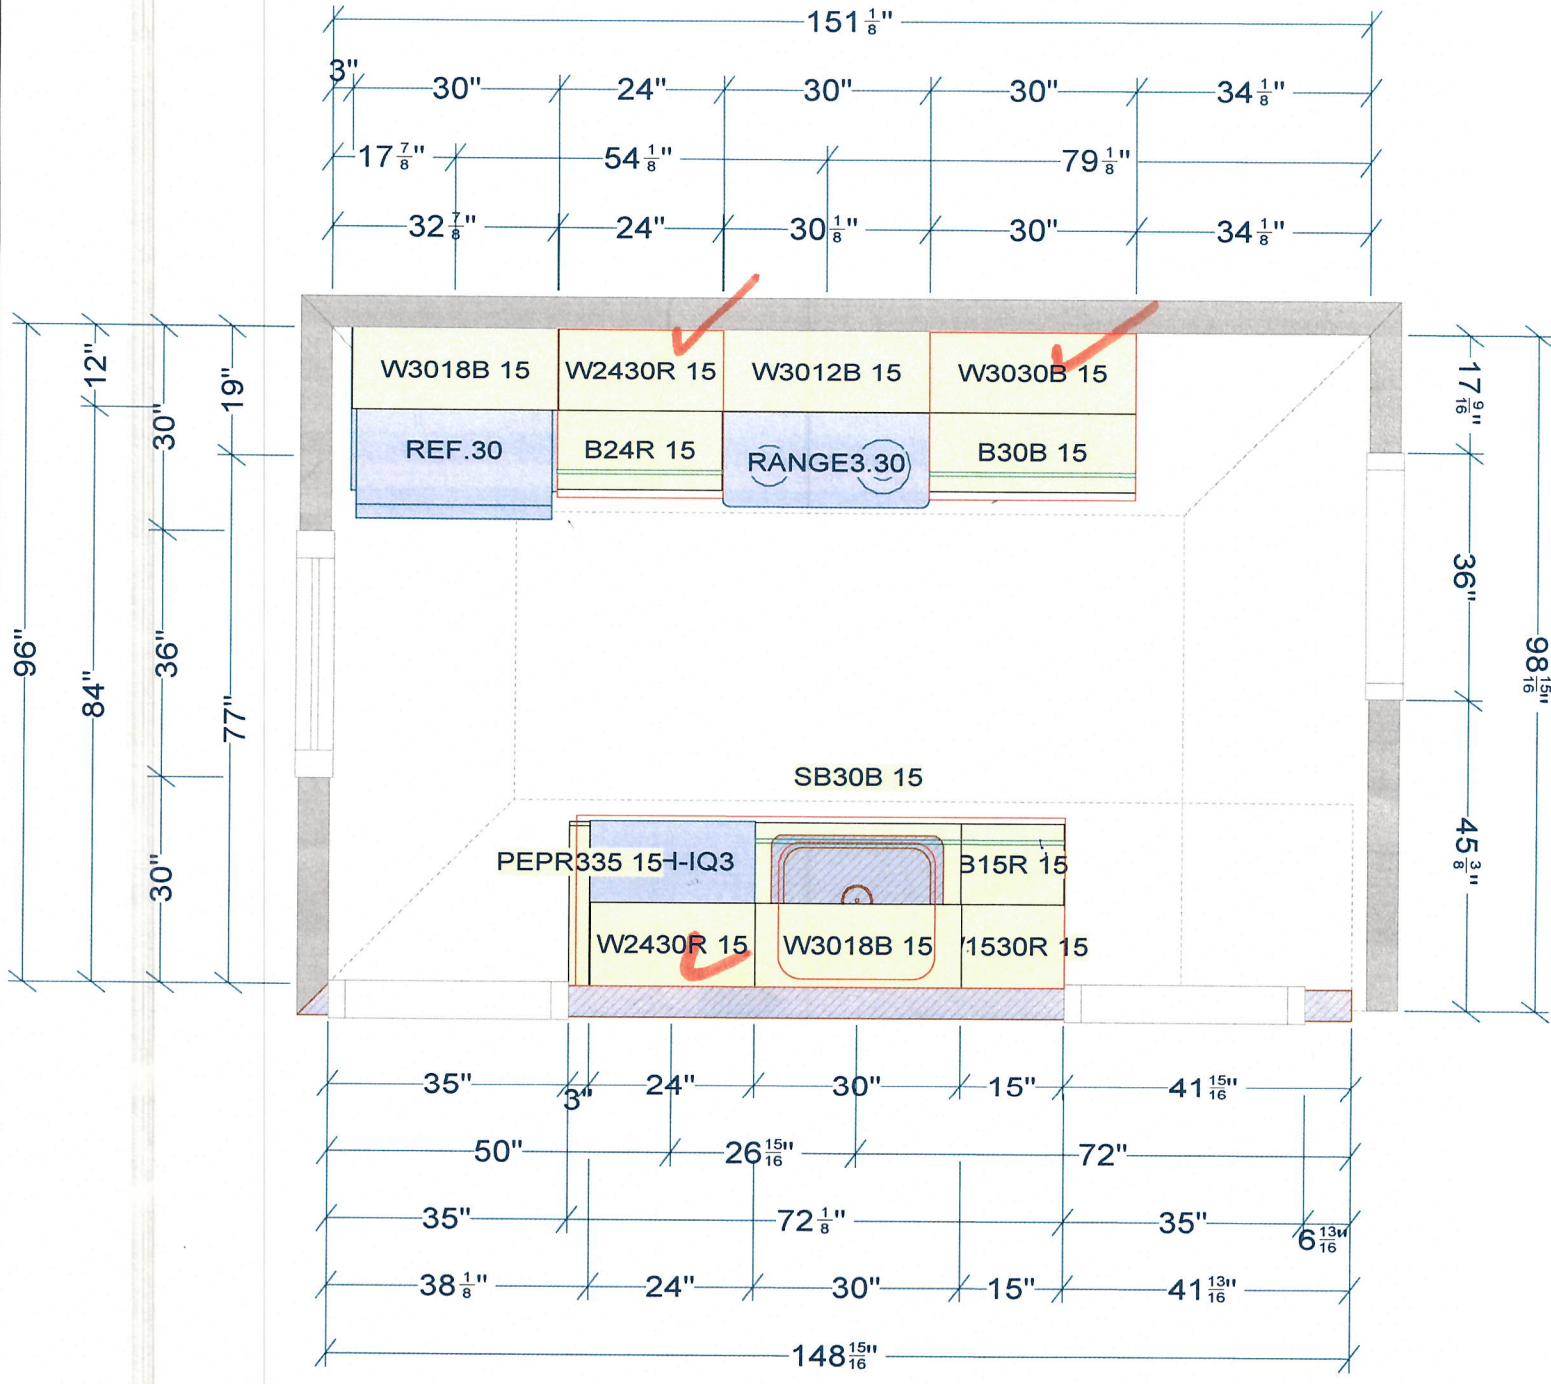

Note: This drawing is an artistic interpretation of the general appearance of the design. It is not meant to be an exact rendition.

2020

Designed: 9/11/2020
Printed: 9/11/2020

Note: This drawing is an artistic interpretation of the general appearance of the design. It is not meant to be an exact rendition.

2020

Designed: 9/11/2020
 Printed: 9/11/2020

18" Bottom of Cabinet to countertop

All dimensions size designations given are subject to verification on job site and adjustment to fit job conditions.

This is an original design and must not be released or copied unless applicable fee has been paid or job order placed.

Designed: 9/11/2020
Printed: 9/11/2020