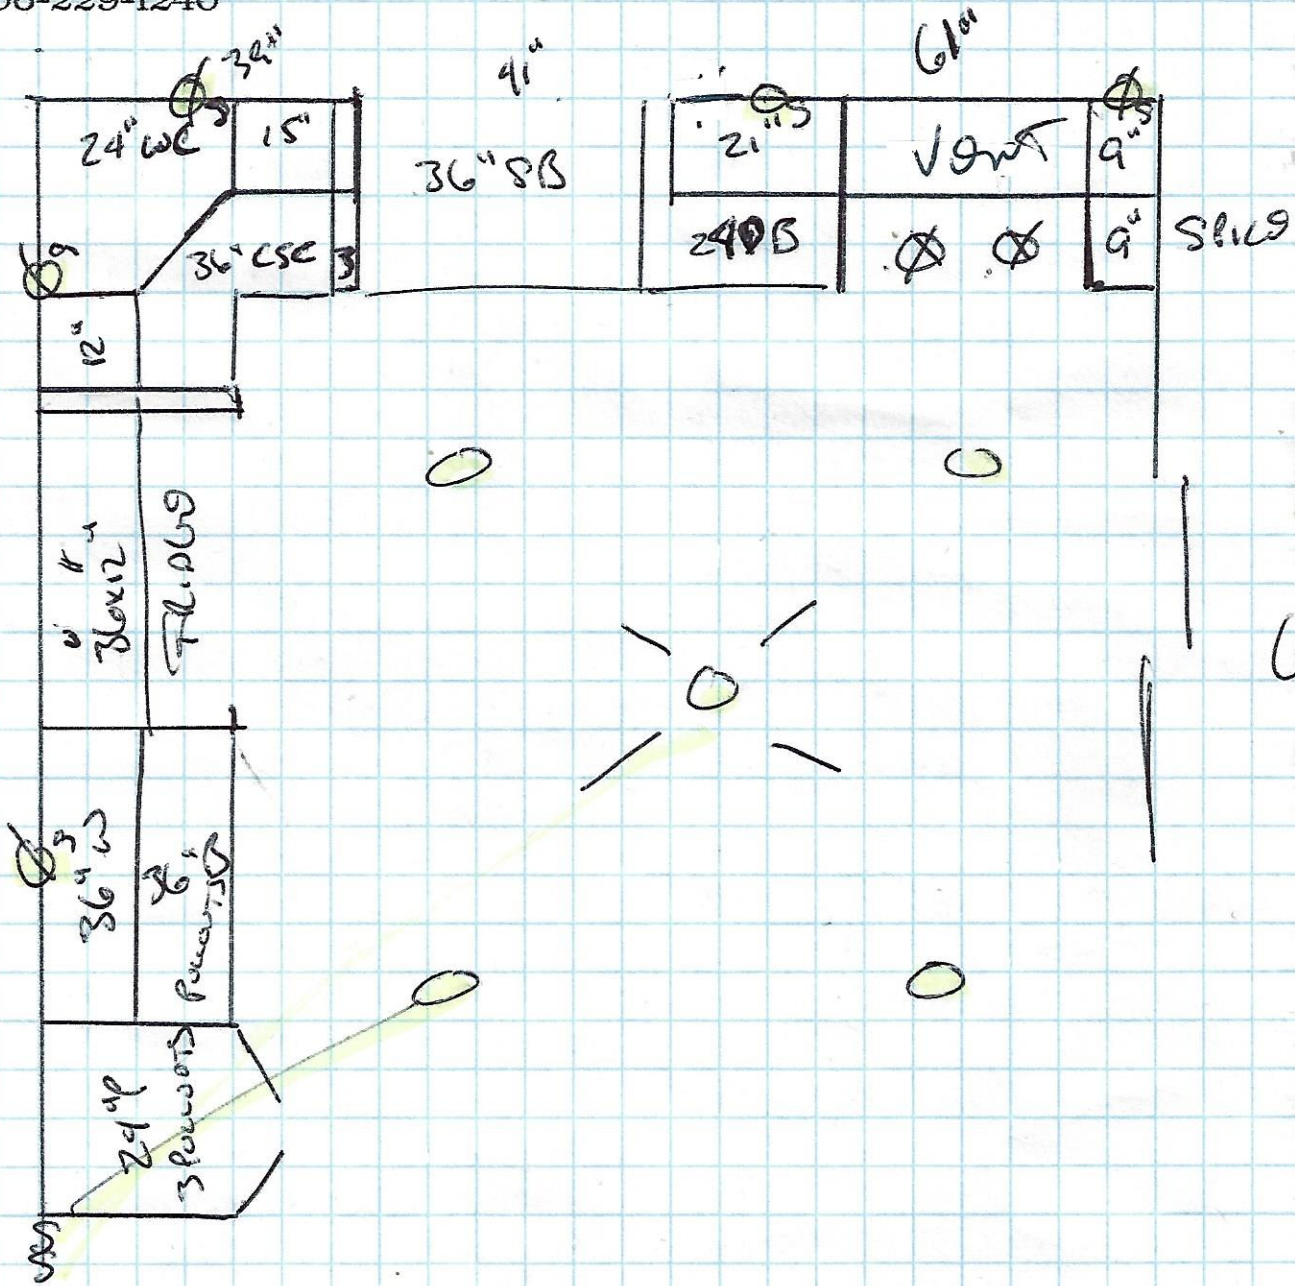

GOODWORKS

BUILDING CONTRACTORS

6928 WESTFIELD AVE
PENNSAUKEN, NJ 08110
856-229-1240