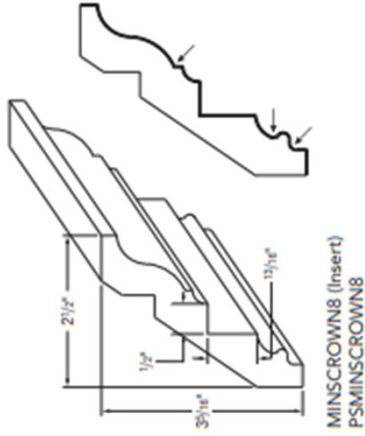

Aristokraft
 Style: Lillian
 Material: Purestyle Laminate Doors/plywood boxes
 Finish: White

Lillian

Partial Overlay

SPECIES & FINISH AVAILABILITY	
PureStyle™	Standard Finish

- ▶ Flat Center Panel
- ▶ 3/4" Thick Door Frame and Drawer Front
- ▶ Miter Construction
- ▶ 5-piece Miter Drawer Front
- ▶ Hardware Recommended

Crown:

Toe kick:

NOTE: These drawings are an artistic interpretation of the general appearance of the design. It is not meant to be an exact match for colors, shapes or textures. Some items in drawings are for visual clarity only and are not to be considered as "included in the design".

APPROVED:

INITIALS

DATE

Fridge panels will have to be field cut to fit wall spacing.

40 ⁷/₈"

NOTE: These drawings are an artistic interpretation of the general appearance of the design. It is not meant to be an exact match for colors, shapes or textures. Some items in drawings are for visual clarity only and are not to be considered as "included in the design".