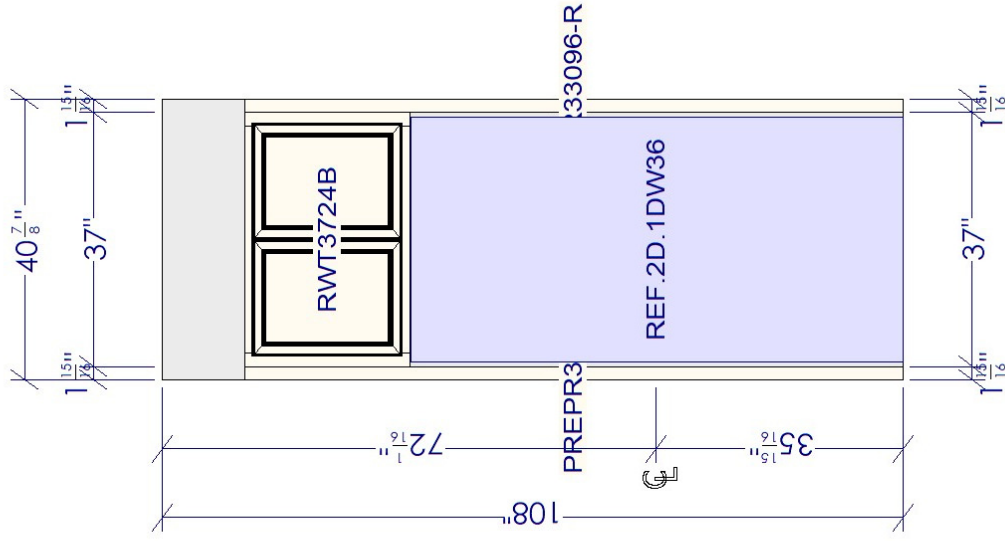

APPROVED:

INITIALS

DATE

NOTE: These drawings are an artistic interpretation of the general appearance of the design. It is not meant to be an exact match for colors, shapes or textures. Some items in drawings are for visual clarity only and are not to be considered as "included in the design".