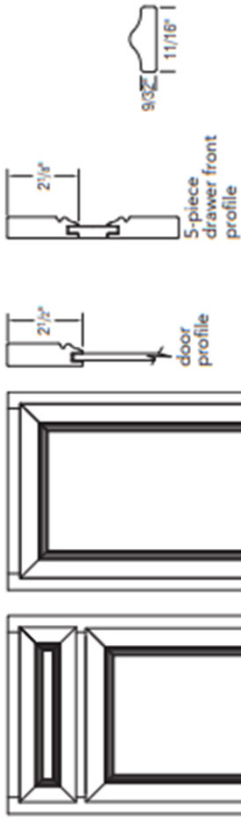

Aristokraft
 Style: Lillian
 Material: Purestyle Laminate Doors/plywood boxes
 Finish: White

Lillian

Partial Overlay

SPECIES & FINISH AVAILABILITY	
PureStyle™	Standard Finish

- ▶ Flat Center Panel
- ▶ 3/4" Thick Door Frame and Drawer Front
- ▶ Miter Construction
- ▶ 5-piece Miter Drawer Front
- ▶ Hardware Recommended

Crown:

Toe kick:

NOTE: These drawings are an artistic interpretation of the general appearance of the design. It is not meant to be an exact match for colors, shapes or textures. Some items in drawings are for visual clarity only and are not to be considered as "included in the design".

APPROVED:

INITIALS

DATE

Fridge panels will have to be field cut to fit wall spacing.

40 ⁷/₈"

NOTE: These drawings are an artistic interpretation of the general appearance of the design. It is not meant to be an exact match for colors, shapes or textures. Some items in drawings are for visual clarity only and are not to be considered as "included in the design".